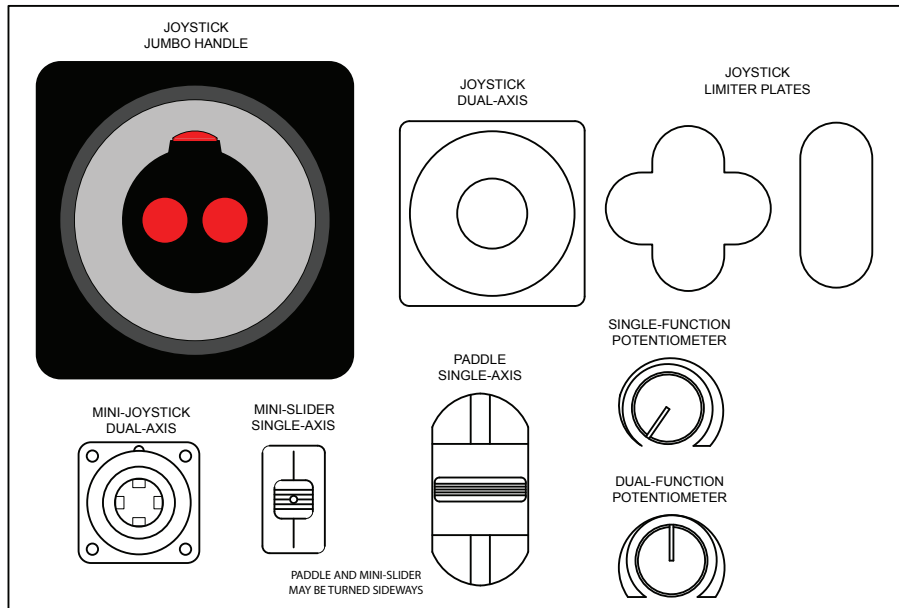

T-0 CONTROLS OPTIONS

1/2 SCALE TEMPLATE

PROPORTIONAL CONTROLS

DIGITAL CONTROLS

INDICATORS/DISPLAYS