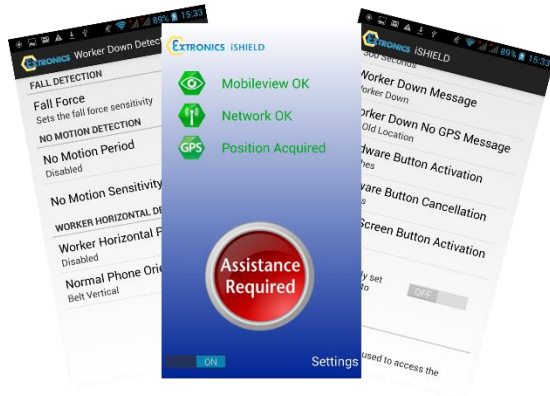

iSHIELD

Lone worker protector application

- Protection for lone workers
- Automatic and manual alerts
- Emergency alarms
- Individually customisable
- Integrates with powerful MobileView software for advanced functionality

Created to improve worker safety by reducing emergency response time, iSHIELD is a sophisticated software application that runs on any Android-based smartphone. Easy to use and quick to operate in an emergency, iSHIELD integrates with MobileView software to enable real-time monitoring of multiple workers from a single interface; a streamlined solution that protects employees.

Immediate man down alerts

iSHIELD automatically raises an alert if the worker should suffer an impact, fall, or unexpectedly stop moving, including an emergency alarm.

Request help manually

Use the touchscreen or hardware buttons to raise an alert manually – workers can be sure that help is swiftly on the way.

Continual location updates

GPS tracking system sends location information to the advanced MobileView software platform, with ongoing monitoring of networks to ensure connectivity – send rescue teams straight to where they're needed.